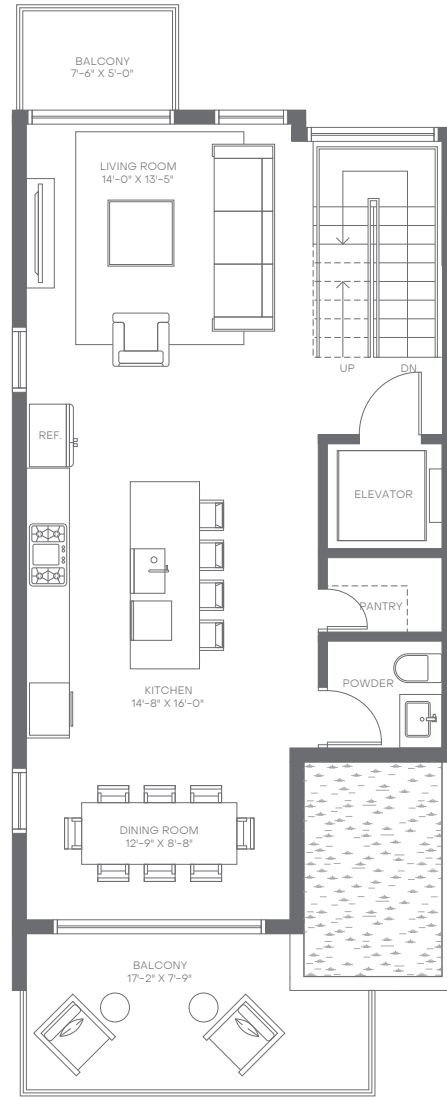

Villa17

MIAMI BEACH

Level 1

Level 2

Level 3

Level 4

Level 5

Villa A

4 Bedrooms
4 Bathrooms
Powder Room

Interior: 3,438 sq. ft. | 319 sq. m.
Exterior: 1,028 sq. ft. | 96 sq. m.
Total: 4,466 sq. ft. | 415 sq. m.

Elevator to All Levels
2-Car Garage
Balconies on Various Levels
Rooftop Deck

Walk-In Closets in All En-Suites
Walk-In Pantry
Laundry Room
Wet Bar in Primary Suite

Villa17

MIAMI BEACH

Level 1

Level 2

Level 3

Level 4

Level 5

Walk-In Closets in All En-Suites
Walk-In Pantry
Laundry Room
Wet Bar in Primary Suite