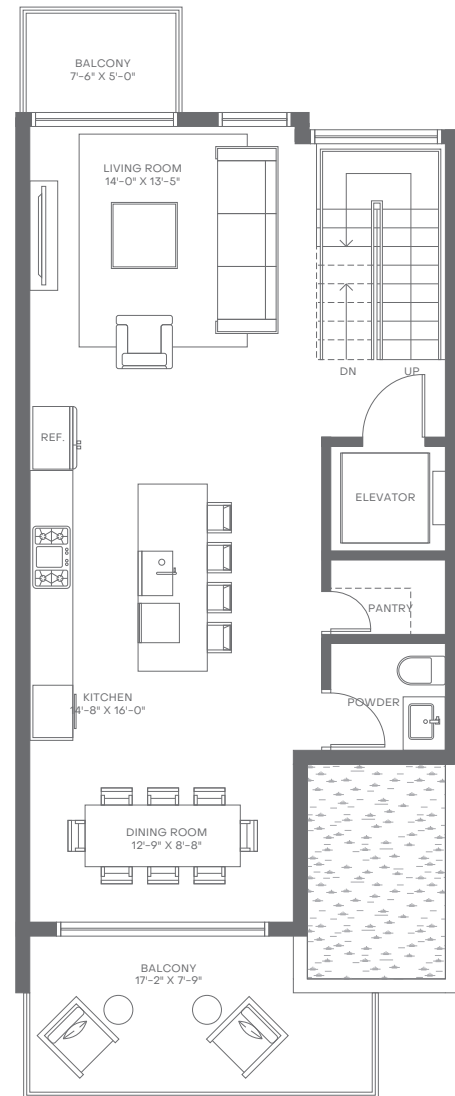

4 Bedrooms
4 Bathrooms
Powder Room

Interior: 3,438 sq. ft. | 319 sq. m.
Exterior: 1,028 sq. ft. | 96 sq. m.
Total: 4,466 sq. ft. | 415 sq. m.

Elevator to All Levels
2-Car Garage
Balconies on Various Levels
Rooftop Deck

Walk-In Closets in All En-Suites
Walk-In Pantry
Laundry Room
Wet Bar in Primary Suite

Villa17

MIAMI BEACH

Level 1

Level 2

Level 3

Level 4

Level 5

Villa B

4 Bedrooms
4 Bathrooms
Powder Room

Interior: 3,391 sq. ft. | 315 sq. m.
Exterior: 912 sq. ft. | 85 sq. m.
Total: 4,303 sq. ft. | 400 sq. m.

Elevator to All Levels
2-Car Garage
Balconies on Various Levels
Rooftop Deck

Walk-In Closets in All En-Suites
Walk-In Pantry
Laundry Room
Wet Bar in Primary Suite