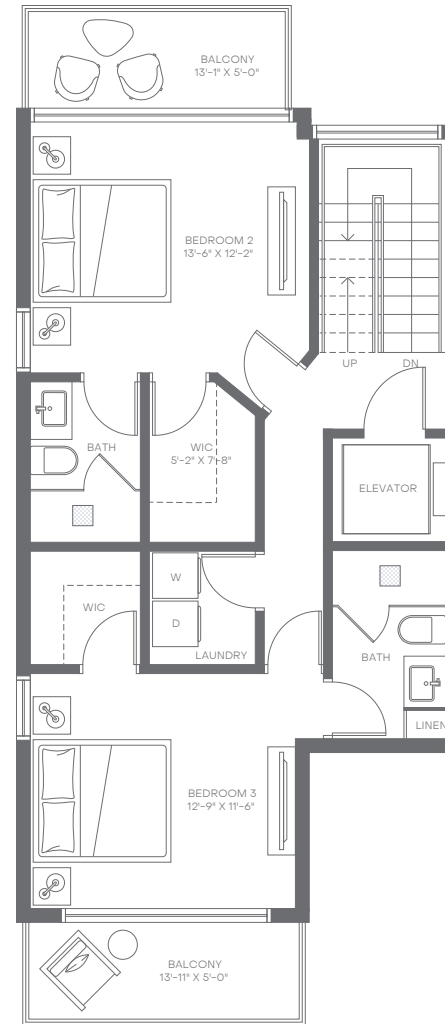

Villa17

MIAMI BEACH

Level 1

Level 2

Level 3

Level 4

Level 5

Villa A

4 Bedrooms
4 Bathrooms
Powder Room

Interior: 3,438 sq. ft. | 319 sq. m.
Exterior: 1,028 sq. ft. | 96 sq. m.
Total: 4,466 sq. ft. | 415 sq. m.

Elevator to All Levels
2-Car Garage
Balconies on Various Levels
Rooftop Deck

Walk-In Closets in All En-Suites
Walk-In Pantry
Laundry Room
Wet Bar in Primary Suite

Villa17

MIAMI BEACH

Level 1

Level 2

Level 3

Level 4

Level 5

Walk-In Closets in All En-Suites
Walk-In Pantry
Laundry Room
Wet Bar in Primary Suite