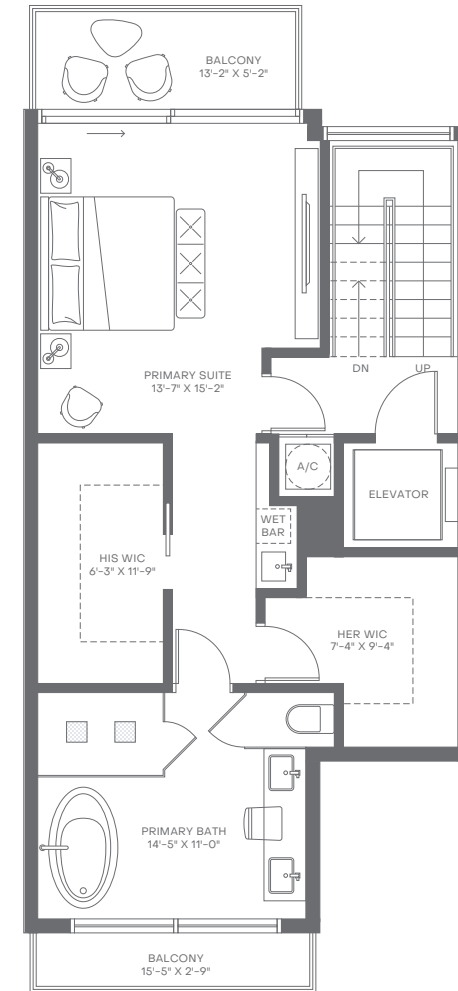

4 Bedrooms
4 Bathrooms
Powder Room

Interior: 3,438 sq. ft. | 319 sq. m.
Exterior: 1,028 sq. ft. | 96 sq. m.
Total: 4,466 sq. ft. | 415 sq. m.

Elevator to All Levels
2-Car Garage
Balconies on Various Levels
Rooftop Deck

Walk-In Closets in All En-Suites
Walk-In Pantry
Laundry Room
Wet Bar in Primary Suite

Villa17

MIAMI BEACH

Level 1

Level 2

Level 3

Level 4

Level 5

Villa B

4 Bedrooms
4 Bathrooms
Powder Room

Interior: 3,391 sq. ft. | 315 sq. m.
Exterior: 912 sq. ft. | 85 sq. m.
Total: 4,303 sq. ft. | 400 sq. m.

Elevator to All Levels
2-Car Garage
Balconies on Various Levels
Rooftop Deck

Walk-In Closets in All En-Suites
Walk-In Pantry
Laundry Room
Wet Bar in Primary Suite