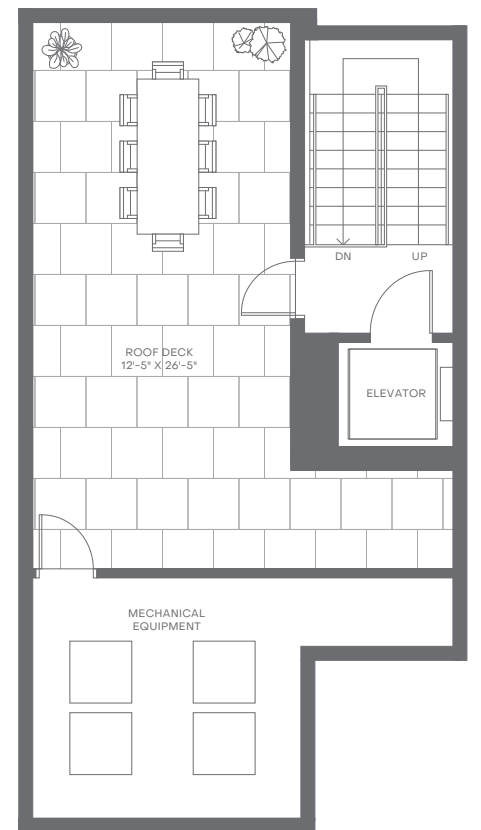

4 Bedrooms
4 Bathrooms
Powder Room

Interior: 3,438 sq. ft. | 319 sq. m.
Exterior: 1,028 sq. ft. | 96 sq. m.
Total: 4,466 sq. ft. | 415 sq. m.

Elevator to All Levels
2-Car Garage
Balconies on Various Levels
Rooftop Deck

Walk-In Closets in All En-Suites
Walk-In Pantry
Laundry Room
Wet Bar in Primary Suite

Villa17

MIAMI BEACH

Level 1

Level 2

Level 3

Level 4

Level 5

Villa B

4 Bedrooms
4 Bathrooms
Powder Room

Interior: 3,391 sq. ft. | 315 sq. m.
Exterior: 912 sq. ft. | 85 sq. m.
Total: 4,303 sq. ft. | 400 sq. m.

Elevator to All Levels
2-Car Garage
Balconies on Various Levels
Rooftop Deck

Walk-In Closets in All En-Suites
Walk-In Pantry
Laundry Room
Wet Bar in Primary Suite