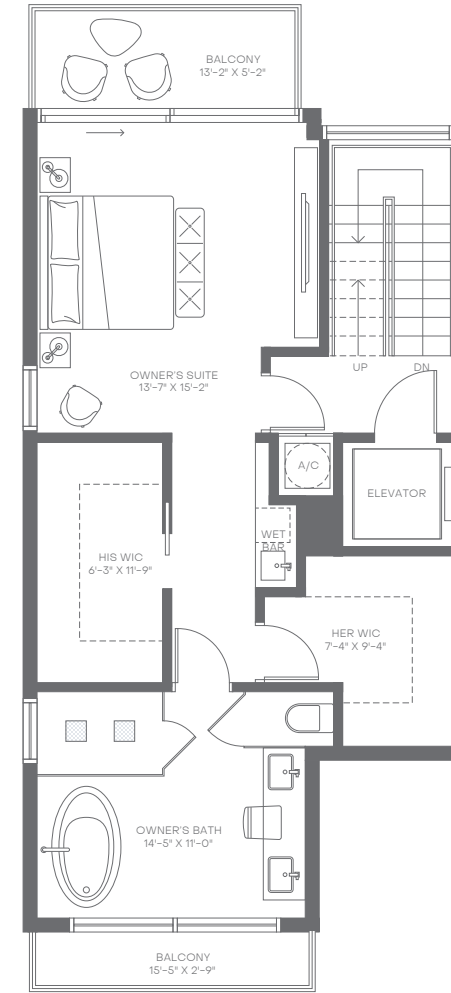

Villa17

MIAMI BEACH

Level 1

Level 2

Level 3

Level 4

Level 5

Villa A

4 Bedrooms
4 Bathrooms
Powder Room

Interior: 3,438 sq. ft. | 319 sq. m.
Exterior: 1,028 sq. ft. | 96 sq. m.
Total: 4,466 sq. ft. | 415 sq. m.

Elevator to All Levels
2-Car Garage
Balconies on Various Levels
Rooftop Deck

Walk-In Closets in All En-Suites
Walk-In Pantry
Laundry Room
Wet Bar in Primary Suite

Villa17

MIAMI BEACH

Level 1

Level 2

Level 3

Level 4

Level 5

Villa B

4 Bedrooms
4 Bathrooms
Powder Room

Interior: 3,391 sq. ft. | 315 sq. m.
Exterior: 912 sq. ft. | 85 sq. m.
Total: 4,303 sq. ft. | 400 sq. m.

Elevator to All Levels
2-Car Garage
Balconies on Various Levels
Rooftop Deck