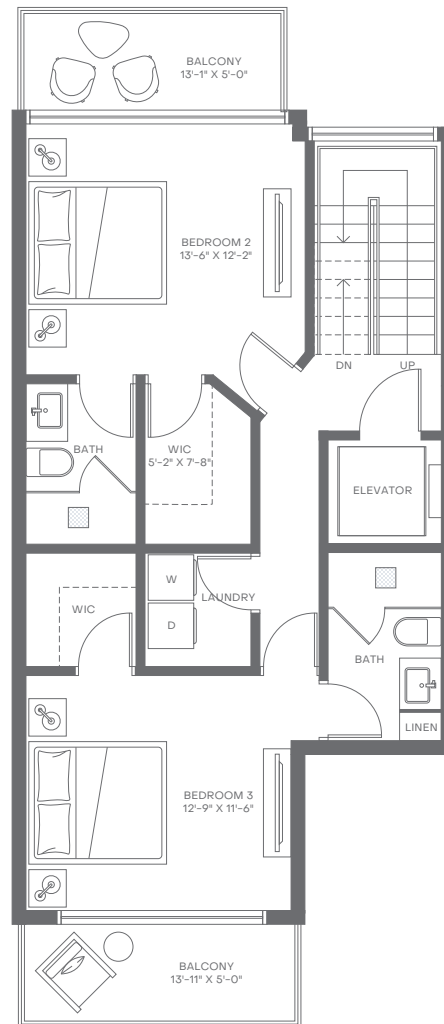

4 Bedrooms
4 Bathrooms
Powder Room

Interior: 3,438 sq. ft. | 319 sq. m.
Exterior: 1,028 sq. ft. | 96 sq. m.
Total: 4,466 sq. ft. | 415 sq. m.

Elevator to All Levels
2-Car Garage
Balconies on Various Levels
Rooftop Deck

Walk-In Closets in All En-Suites
Walk-In Pantry
Laundry Room
Wet Bar in Primary Suite

Villa17

MIAMI BEACH

Level 1

Level 2

Level 3

Level 4

Level 5

Villa B

4 Bedrooms
4 Bathrooms
Powder Room

Interior: 3,391 sq. ft. | 315 sq. m.
Exterior: 912 sq. ft. | 85 sq. m.
Total: 4,303 sq. ft. | 400 sq. m.

Elevator to All Levels
2-Car Garage
Balconies on Various Levels
Rooftop Deck

Walk-In Closets in All En-Suites
Walk-In Pantry
Laundry Room
Wet Bar in Primary Suite