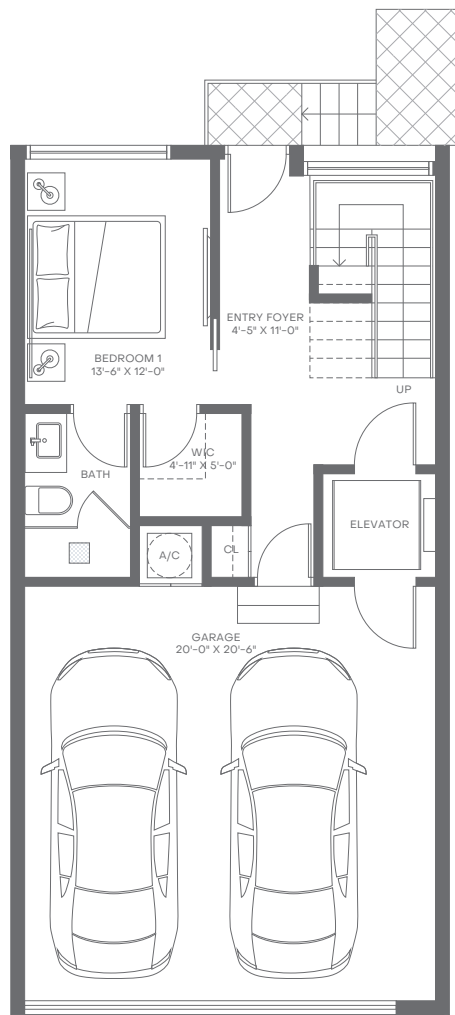

4 Bedrooms
4 Bathrooms
Powder Room

Interior: 3,438 sq. ft. | 319 sq. m.
Exterior: 1,028 sq. ft. | 96 sq. m.
Total: 4,466 sq. ft. | 415 sq. m.

Elevator to All Levels
2-Car Garage
Balconies on Various Levels
Rooftop Deck

Walk-In Closets in All En-Suites
Walk-In Pantry
Laundry Room
Wet Bar in Primary Suite

Villa17

MIAMI BEACH

Level 1

Level 2

Level 3

Level 4

Level 5

Villa B

4 Bedrooms
4 Bathrooms
Powder Room

Interior: 3,391 sq. ft. | 315 sq. m.
Exterior: 912 sq. ft. | 85 sq. m.
Total: 4,303 sq. ft. | 400 sq. m.

Elevator to All Levels
2-Car Garage
Balconies on Various Levels
Rooftop Deck