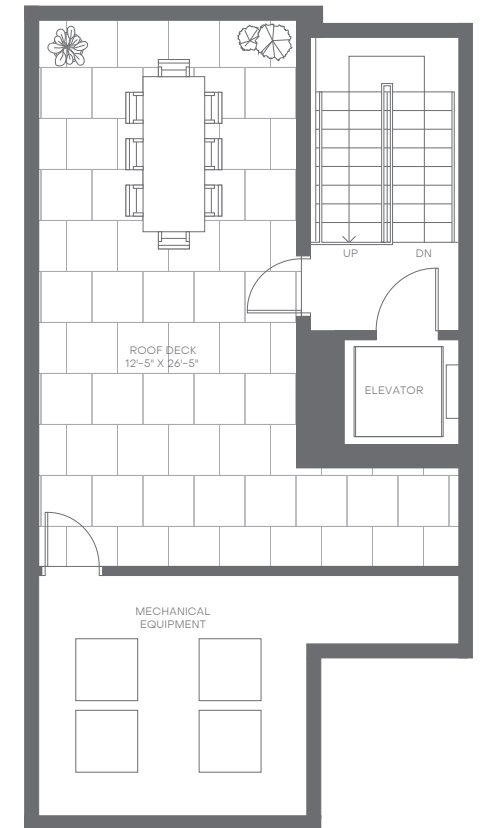

Villa17

MIAMI BEACH

Level 1

Level 2

Level 3

Level 4

Level 5

Villa A

4 Bedrooms
4 Bathrooms
Powder Room

Interior: 3,438 sq. ft. | 319 sq. m.
Exterior: 1,028 sq. ft. | 96 sq. m.
Total: 4,466 sq. ft. | 415 sq. m.

Elevator to All Levels
2-Car Garage
Balconies on Various Levels
Rooftop Deck

Walk-In Closets in All En-Suites
Walk-In Pantry
Laundry Room
Wet Bar in Primary Suite

Villa17

MIAMI BEACH

Level 1

Level 2

Level 3

Level 4

Level 5

Villa B

4 Bedrooms
4 Bathrooms
Powder Room

Interior: 3,391 sq. ft. | 315 sq. m.
Exterior: 912 sq. ft. | 85 sq. m.
Total: 4,303 sq. ft. | 400 sq. m.

Elevator to All Levels
2-Car Garage
Balconies on Various Levels
Rooftop Deck