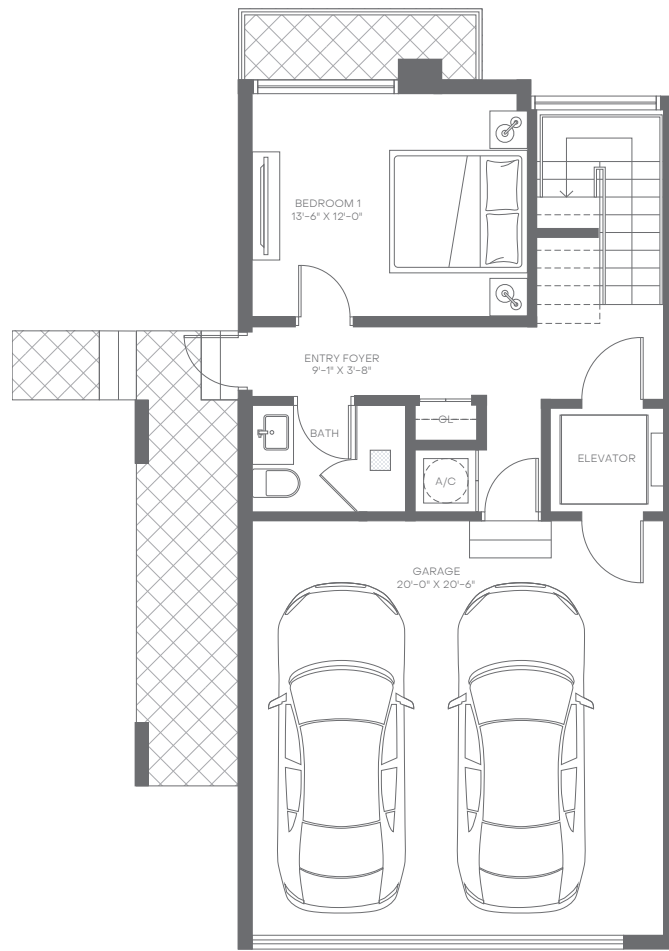

Villa17

MIAMI BEACH

Level 1

Level 2

Level 3

Level 4

Level 5

Villa A

4 Bedrooms
4 Bathrooms
Powder Room

Interior: 3,438 sq. ft. | 319 sq. m.
Exterior: 1,028 sq. ft. | 96 sq. m.
Total: 4,466 sq. ft. | 415 sq. m.

Elevator to All Levels
2-Car Garage
Balconies on Various Levels
Rooftop Deck

Walk-In Closets in All En-Suites
Walk-In Pantry
Laundry Room
Wet Bar in Primary Suite

Villa17

MIAMI BEACH

Level 1

Level 2

Level 3

Level 4

Level 5

Villa B

4 Bedrooms
4 Bathrooms
Powder Room

Interior: 3,391 sq. ft. | 315 sq. m.
Exterior: 912 sq. ft. | 85 sq. m.
Total: 4,303 sq. ft. | 400 sq. m.

Elevator to All Levels
2-Car Garage
Balconies on Various Levels
Rooftop Deck