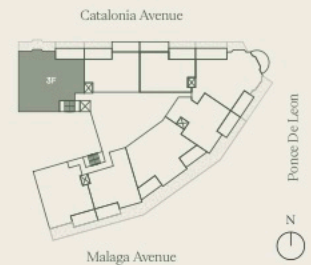

PONCE PARK

CORAL GABLES

RESIDENCE 3F

LEVEL 5-8

501, 601, 701, 801

3 BEDROOMS + STUDY ROOM + OFFICE

4 BATHROOMS

INTERIOR

3,430 SF

319 SQM

EXTERIOR

294 SF

27 SQM

TOTAL

3,724 SF

346 SQM