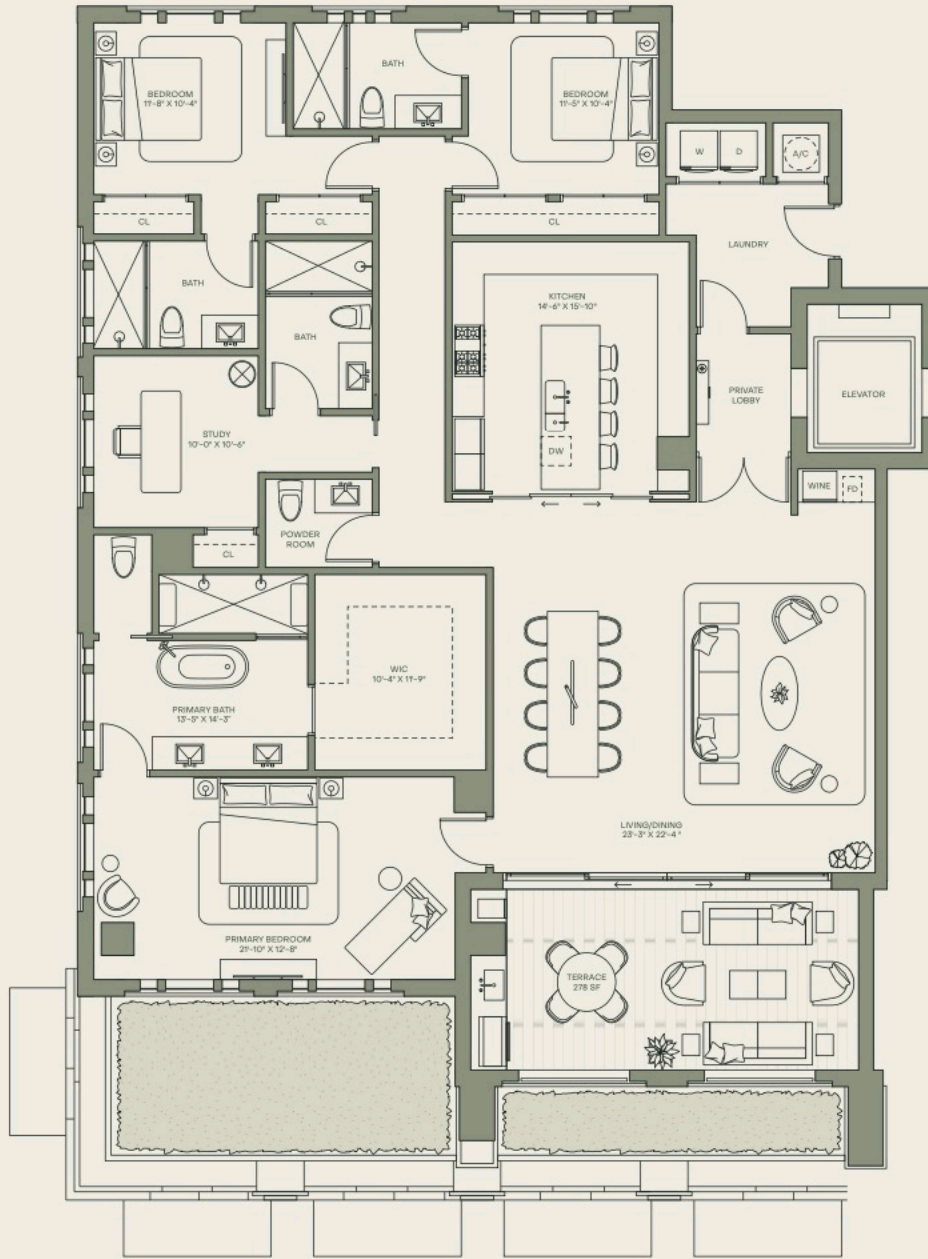

RESIDENCE 2E

LEVEL 3-4
303, 405

2 BEDROOMS + STUDY ROOM

3 BATHROOMS

INTERIOR	2,424 SF	225 SQM
EXTERIOR	278 SF	26 SQM
TOTAL	2,702 SF	251 SQM

PONCE PARK

CORAL GABLES

RESIDENCE 3B

LEVEL 3-8
308, 410, 508, 608, 708, 808

3 BEDROOMS + STUDY ROOM
4 BATHROOMS | POWDER ROOM

INTERIOR	2,611 SF	243 SQM
EXTERIOR	278 SF	24 SQM
TOTAL	2,889 SF	267 SQM

PONCE PARK

CORAL GABLES

RESIDENCE 3C

LEVEL 5-8
505, 605, 705, 805