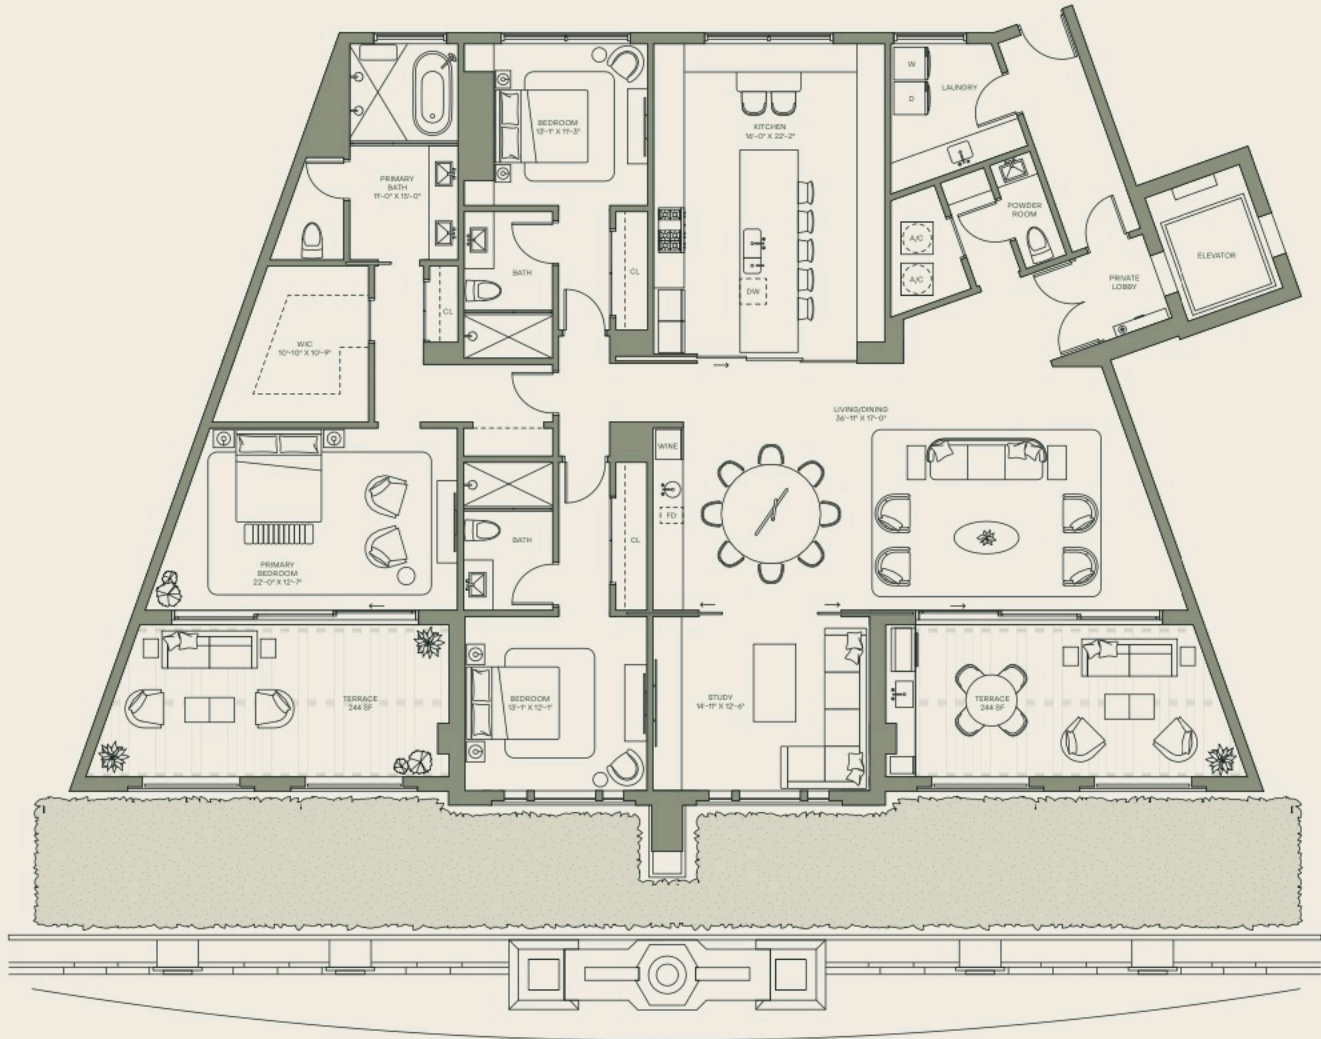

PONCE PARK

CORAL GABLES

RESIDENCE 3D

LEVEL 3-6
306, 408, 506, 606

3 BEDROOMS + STUDY ROOM
3 BATHROOMS | POWDER ROOM

INTERIOR	2,929 SF	272 SQM
EXTERIOR	488 SF	45 SQM
TOTAL	3,417 SF	317 SQM

PONCE PARK

CORAL GABLES

RESIDENCE 2A

LEVEL 5-8
503, 603, 703, 803

2 BEDROOMS + STUDY ROOM

3 BATHROOMS

INTERIOR 1,968 SF 183 SQM

EXTERIOR 278 SF 26 SQM

TOTAL 2,246 SF 209 SQM

PONCE PARK

CORAL GABLES

RESIDENCE 2B

LEVEL 5-8
502, 602, 702, 802

2 BEDROOMS + STUDY ROOM
2 BATHROOMS | POWDER ROOM

INTERIOR	1,936 SF	180 SQM
EXTERIOR	278 SF	26 SQM
TOTAL	2,214 SF	206 SQM

PONCE PARK

CORAL GABLES

RESIDENCE 2C