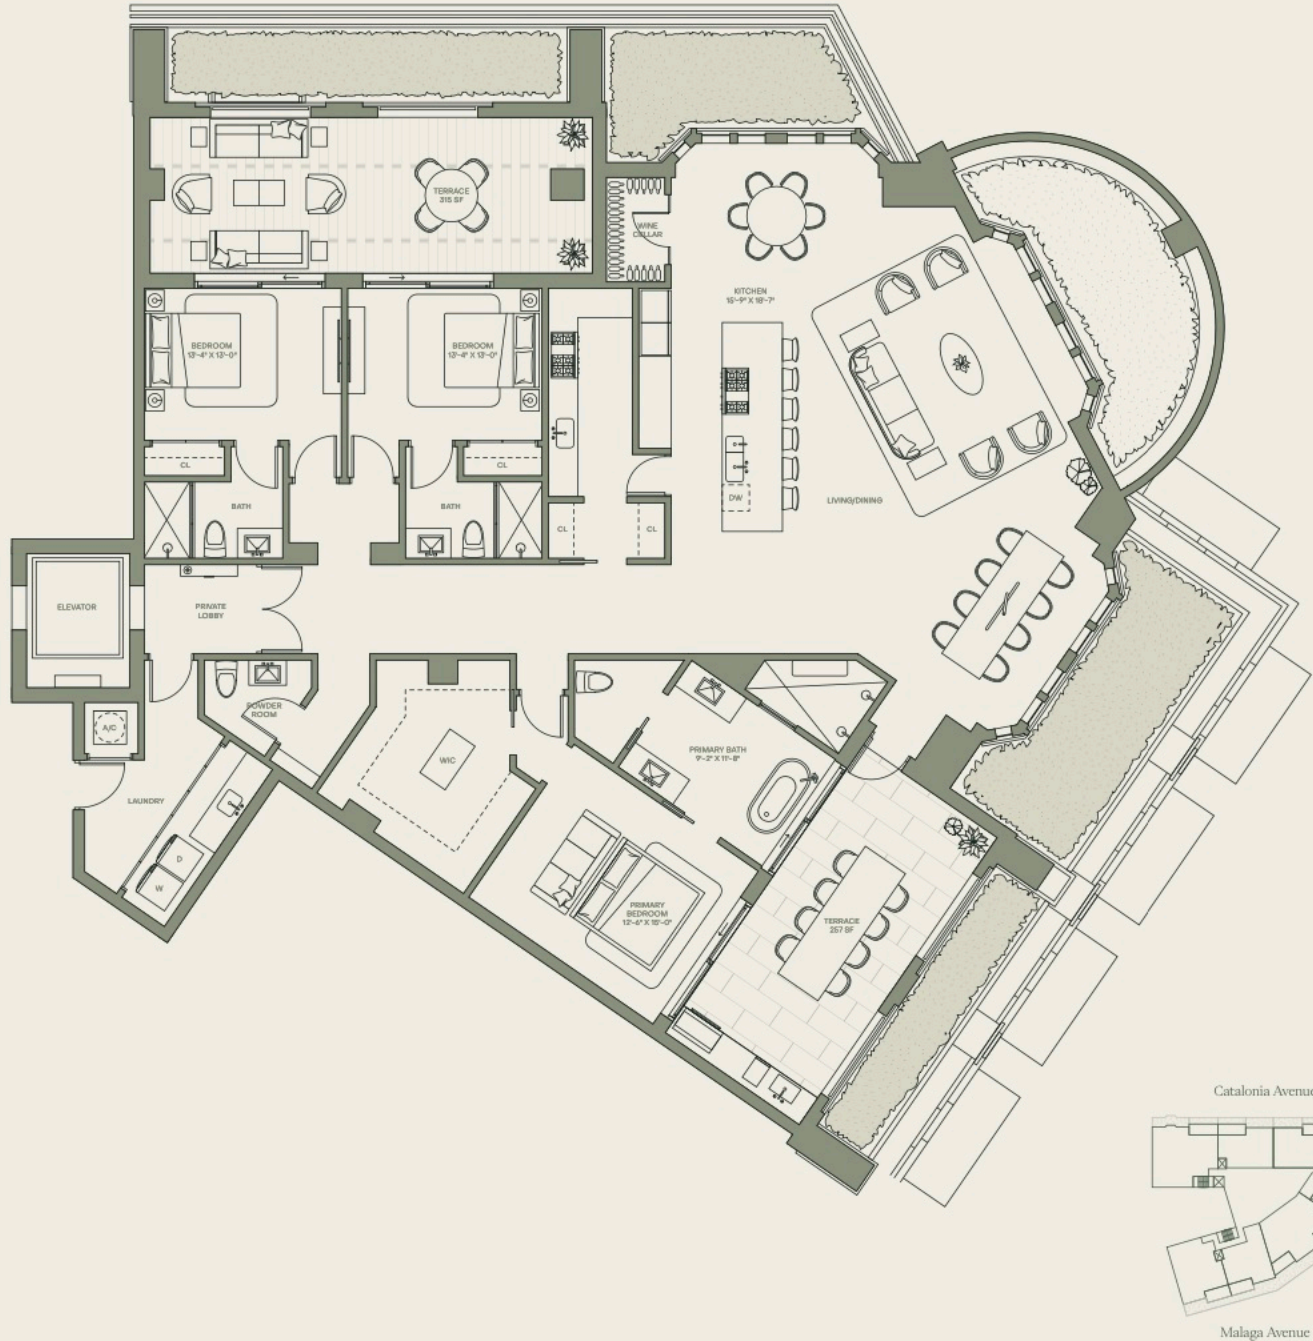

LEVEL 3-8
308, 410, 508, 608, 708, 808

3 BEDROOMS + STUDY ROOM
4 BATHROOMS | POWDER ROOM

INTERIOR	2,611 SF	243 SQM
EXTERIOR	278 SF	24 SQM
TOTAL	2,889 SF	267 SQM

PONCE PARK

CORAL GABLES

RESIDENCE 3C

LEVEL 5-8
505, 605, 705, 805