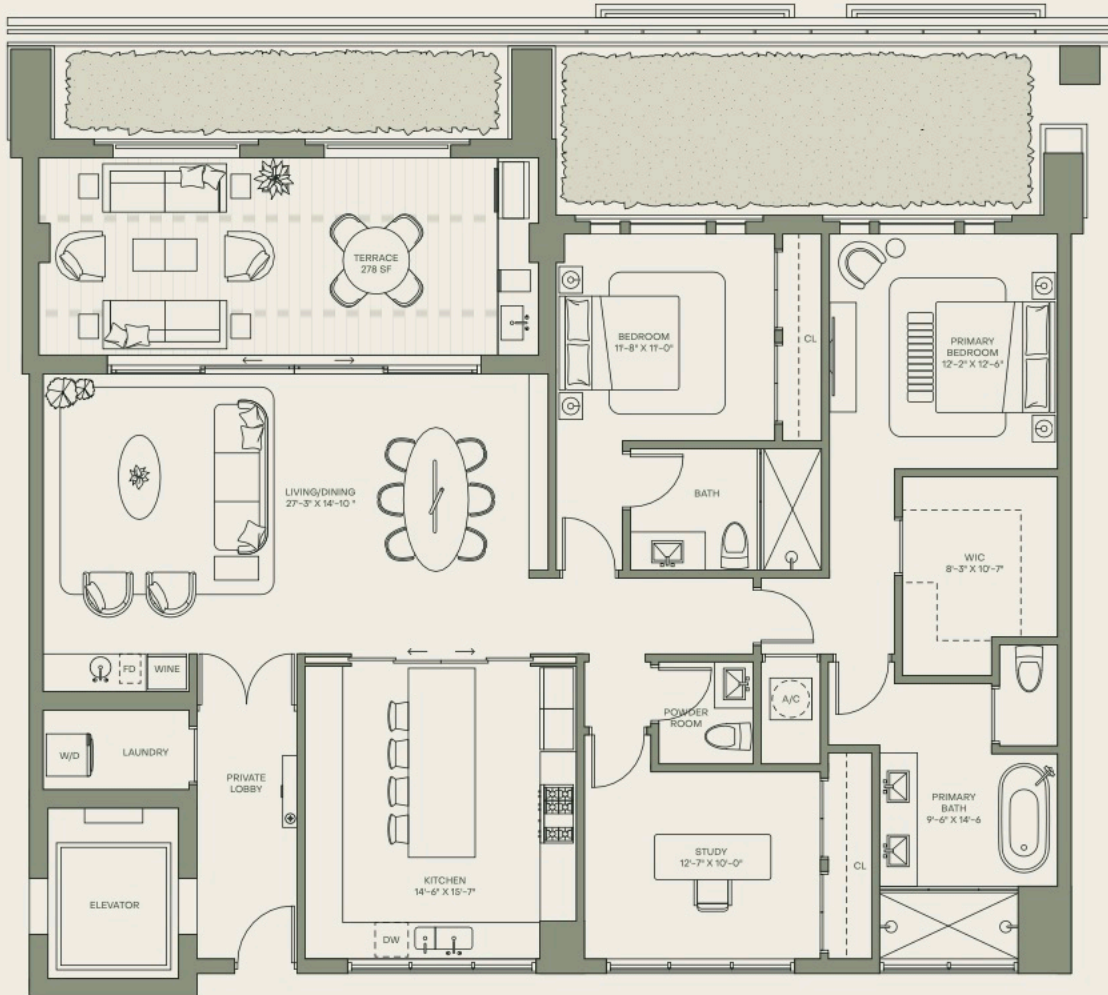

PONCE PARK

CORAL GABLES

RESIDENCE 3D

LEVEL 3-6
306, 408, 506, 606

3 BEDROOMS + STUDY ROOM
3 BATHROOMS | POWDER ROOM

INTERIOR	2,929 SF	272 SQM
EXTERIOR	488 SF	45 SQM
TOTAL	3,417 SF	317 SQM

PONCE PARK

CORAL GABLES

RESIDENCE 2A

LEVEL 5-8
503, 603, 703, 803

2 BEDROOMS + STUDY ROOM

3 BATHROOMS

INTERIOR 1,968 SF 183 SQM

EXTERIOR 278 SF 26 SQM

TOTAL 2,246 SF 209 SQM

PONCE PARK

CORAL GABLES

RESIDENCE 2B

LEVEL 5-8
502, 602, 702, 802

2 BEDROOMS + STUDY ROOM
2 BATHROOMS | POWDER ROOM

INTERIOR	1,936 SF	180 SQM
EXTERIOR	278 SF	26 SQM
TOTAL	2,214 SF	206 SQM

PONCE PARK

CORAL GABLES

RESIDENCE 2C

LEVEL 3-8
307, 409, 507, 607, 707, 807

2 BEDROOMS | 2 BATHROOMS

POWDER ROOM

INTERIOR 2,080 SF 193 SQM

EXTERIOR 257 SF 24 SQM

TOTAL 2,337 SF 217 SQM

PONCE PARK

CORAL GABLES